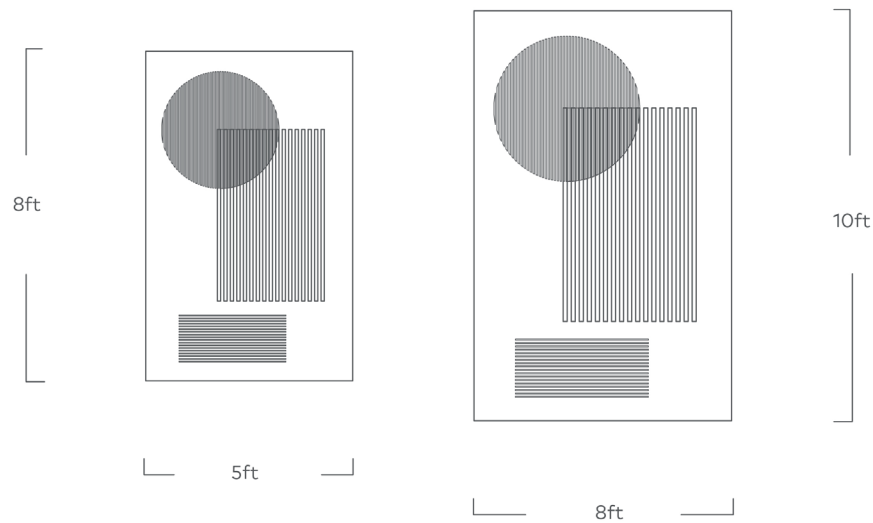

# Construct Reversible Rug

Cargo

Versa

Go ahead, take it outside. Made from recycled plastic bottles, the Construct Rug is versatile enough to be used in the living room or out on the patio. Featuring a bold, graphic pattern that blends with a myriad of decorating styles, it's bound to become your favorite rug. Plus, it's reversible – meaning you'll never be tied down to one look. Available in two colourways and two sizes, this rug is perfect for bedrooms, living rooms and backyard patios.

# Construct Reversible Rug

- For indoor or outdoor use.
- Made from polyester derived from recycled plastic bottles.
- One 8x10 Construct Rug diverts 964 plastic bottles away from oceans and landfills.
- One 5x8 Construct Rug diverts 429 plastic bottles away from oceans and landfills.
- Sizes listed are approximate and may vary slightly.
- Flatweave rug is reversible and features different graphic colour schemes on each side.
- Hand-bound edges.
- Shed resistant.
- Rug pad is recommended for added comfort and stability (indoor use).
- Shake and hose down to clean rug; hang to air dry completely.